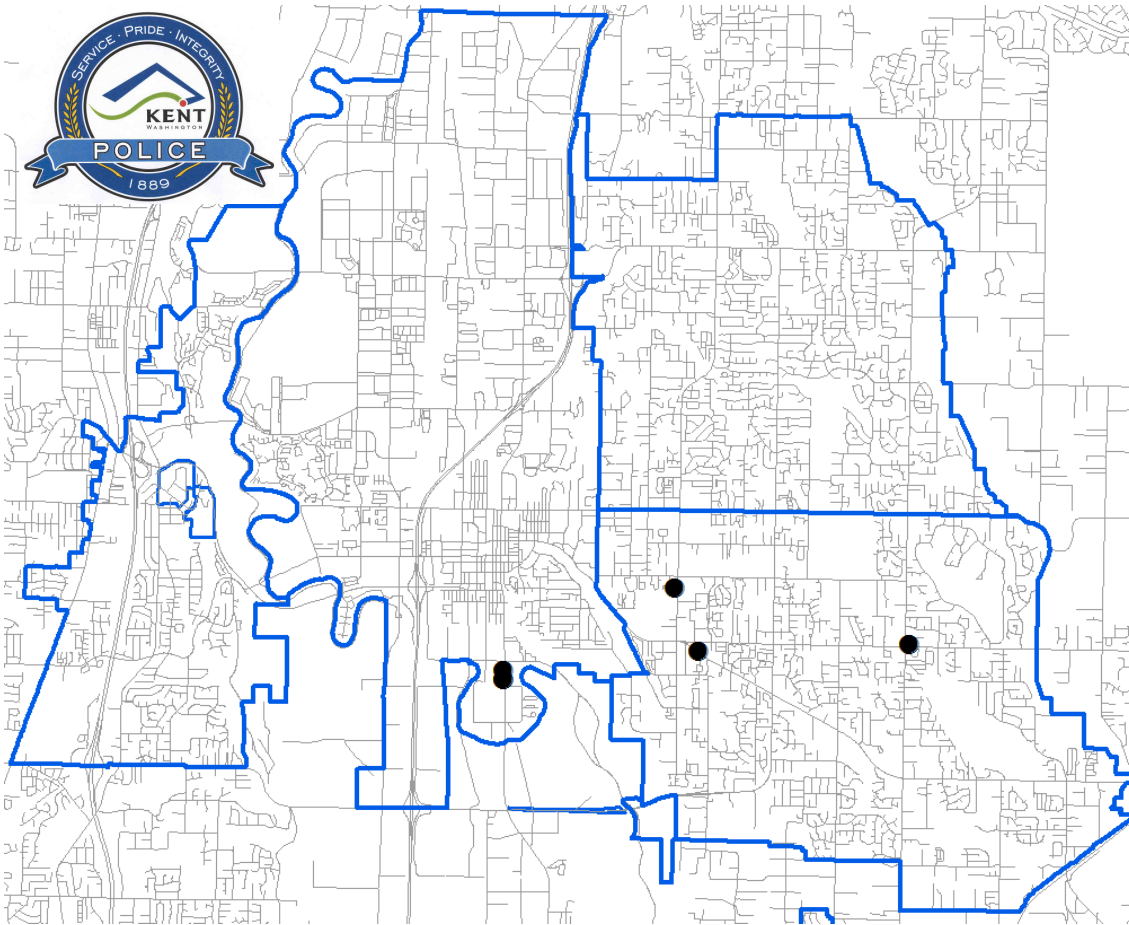

Commercial Burglary Locations Tue 1/17 – Mon 1/23

Comm Burgs Weekly			
Case	Rpt Date	Location	Business
12-772	1/19/2012	1209 CENTRAL AV S #157	Teriyaki
12-795	1/20/2012	1317 CENTRAL AV S	Neptune Society
12-796	1/20/2012	10610 SE KENT KANGLEY RD	Seven Eleven
12-797	1/20/2012	1321 CENTRAL AV S	RAC Acceptance
12-829	1/21/2012	13210 SE 255 ST	model home
12-852	1/21/2012	24913 104 AV SE	Gary Fox Plumbing

If you need crime prevention information, or have concerns about issues in your part of the city, please contact the appropriate person below.

Valley and West Hill Public Education Specialist Sara Wood 253-856-5851 swood@kentwa.gov	East Hill Public Education Specialist Stacy Judd 253-856-5883 sjudd@kentwa.gov