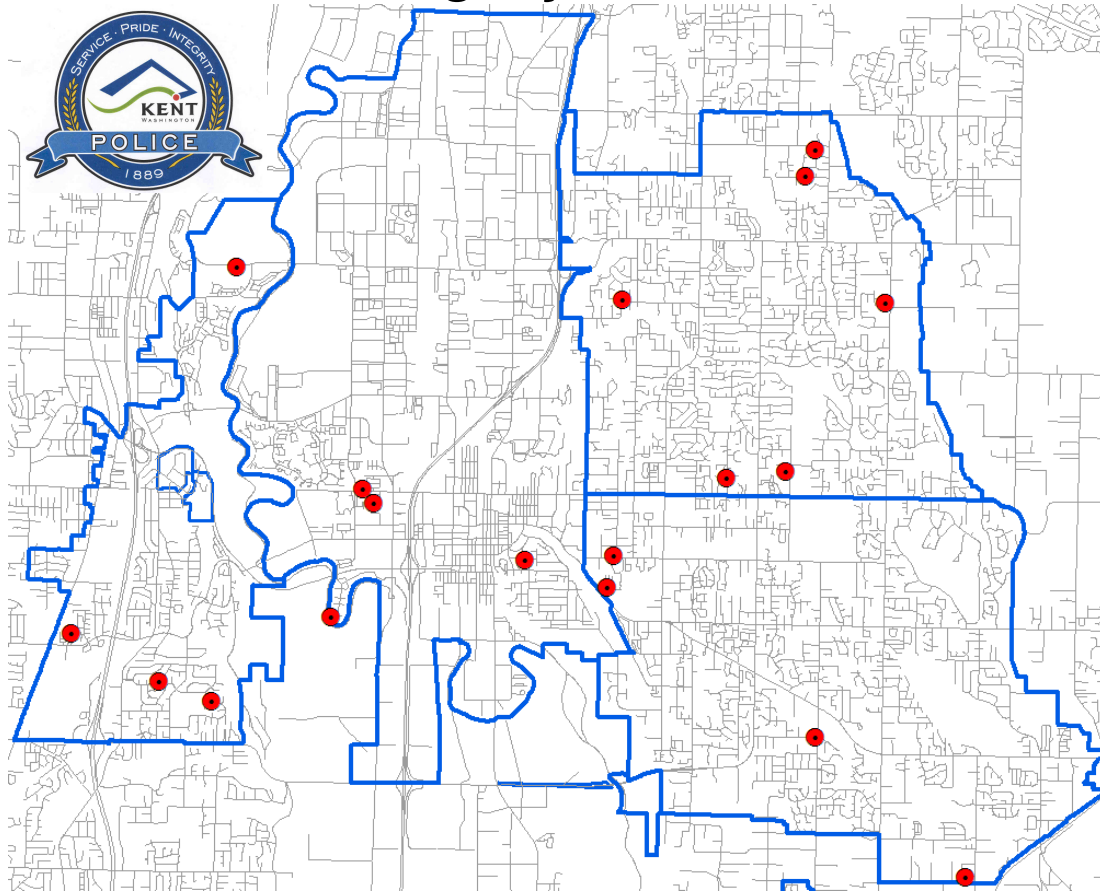

Residential Burglary Locations Tue 1/17 – Mon 1/23

Res Burgs Weekly			
Case	Rpt Date	Location	Complex
12-708	1/17/2012	121xx SE 200 ST	
12-714	1/17/2012	214xx 98 AV S	
12-718	1/17/2012	46xx S 215 PL	
12-731	1/17/2012	131xx SE 216 ST	
12-766	1/18/2012	25911 25 LN S	Cottonwood Apts
12-781	1/19/2012	269xx 124 AV SE	
12-806	1/20/2012	1417 W JAMES CT	Avante Apts
12-815	1/20/2012	9630 S 252 ST	Parkside Village Apts
12-822	1/20/2012	36xx S HAMPTON WY	
12-823	1/20/2012	266xx CARNABY WY S	
12-832	1/21/2012	6113 S 255 ST	Signature Point Apts
12-836	1/21/2012	97xx S 248 ST	
12-864	1/22/2012	142xx SE 287 ST	
12-883	1/22/2012	196xx 122 PL SE	
12-903	1/23/2012	7xx E DEAN ST	
12-924	1/23/2012	119xx SE 236 PL	
12-928	1/23/2012	1603 W JAMES ST	Avante Apts
12-941	1/23/2012	112xx SE 237 PL	

Are you documenting your valuables?

Jewelry, TV's, Playstations, laptops and other valuables are among the items stolen during residential burglaries this past week. It is important that we do everything we can to secure the outside of our homes and be aware of what is happening in our neighborhood and calling 9-1-1 every time we see something suspicious, but it's also important that we document the serial numbers of our electronics and take pictures of valuable items such as jewelry. If possible, store valuable items in a safe, along with any written documentation of serial numbers and pictures. The following are resources available to document your serial numbers:

www.kentwa.gov/police or
<http://leadsonline.com/main/civilians/civilians.php>