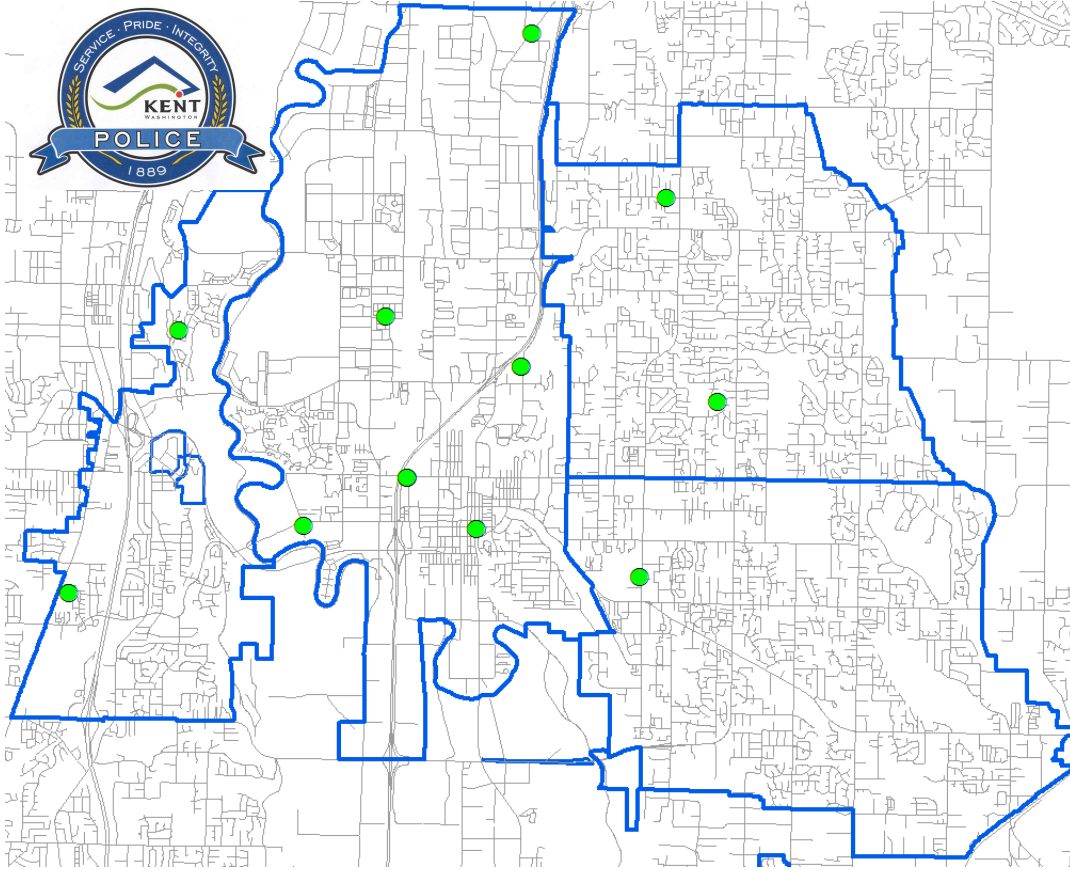

Vehicle Prowl Locations Tue 1/17 – Mon 1/23

Veh Prowl Weekly			
Case	Rpt Date	Location	Business
12-719	1/17/2012	222 CENTRAL AV S	All Access Printing
12-770	1/19/2012	6974 S 220 ST	True Blue Logistics
12-793	1/19/2012	902 W JAMES ST	Lincoln P&R
12-50087	1/20/2012	25207 104 AV SE	Red Robin
12-50088	1/20/2012	22517 88 AV S	Magnum Crane
12-807	1/20/2012	18230 EAST VALLEY HY	Great Wall Mall
12-830	1/21/2012	24620 RUSSELL RD S	Riverwood Apts
12-838	1/21/2012	20402 106 AV SE	Cascade Apts
12-850	1/21/2012	229xx 114 WY SE	
12-898	1/23/2012	2630 S 256 ST	Buena Casa Apts
12-901	1/23/2012	22121 41 PL S	The Ridge Apts

For more information on personal safety go to www.kentwa.gov/police

Vehicle Theft Locations Tue 1/17 – Mon 1/23

Veh Theft Weekly			
Case	Rpt Date	Location	Complex
12-721	1/17/2012	8429 S 228 ST	Interchange Tavern
12-831	1/21/2012	4821 S KENT-DES MOINES RD	Woodland Estates Apts
12-866	1/22/2012	25636 140 AV SE	Faith Baptist Church
12-877	1/22/2012	15232 SE 272 ST	Cascade Mobile Village
12-891	1/23/2012	8xx 4 AV N	Fourth Ave Townhomes
12-911	1/23/2012	21419 64 AV S	Anixter, Inc
12-916	1/23/2012	26205 116 AV SE	Aspen Grove Apts
12-930	1/23/2012	11020 SE KENT KANGLEY RD	Washington Park Apts