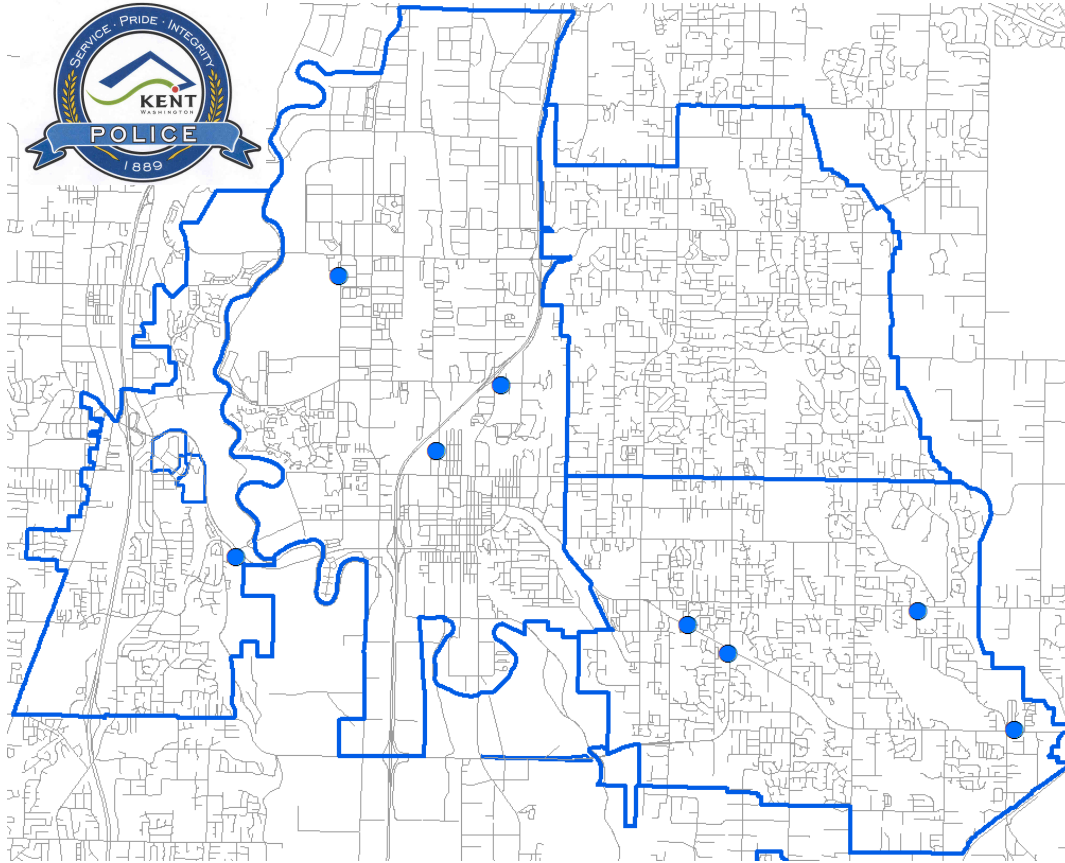

Vehicle Theft Locations Tue 1/17 – Mon 1/23

Veh Theft Weekly			
Case	Rpt Date	Location	Complex
12-721	1/17/2012	8429 S 228 ST	Interchange Tavern
12-831	1/21/2012	4821 S KENT-DES MOINES RD	Woodland Estates Apts
12-866	1/22/2012	25636 140 AV SE	Faith Baptist Church
12-877	1/22/2012	15232 SE 272 ST	Cascade Mobile Village
12-891	1/23/2012	8xx 4 AV N	Fourth Ave Townhomes
12-911	1/23/2012	21419 64 AV S	Anixter, Inc
12-916	1/23/2012	26205 116 AV SE	Aspen Grove Apts
12-930	1/23/2012	11020 SE KENT KANGLEY RD	Washington Park Apts

Talk To Your Kids:

Did you know that parents are the number one influence over kids when it comes to them choosing to not use drugs and alcohol? It is important to start an on-going conversation with them. Teens believe they have valuable things to say and, when a parent listens genuinely, it helps self-esteem and confidence. **The most important thing to remember when it comes to talking about difficult subjects like drinking and drugs is that it's not a five-minute "talk"** — it's about building an ongoing dialogue. As your children grow up, they will need more and more information, so start early and build on the conversation as your teen matures. For more information on this and other topics to discuss with your teen go to:

www.theantidrug.com