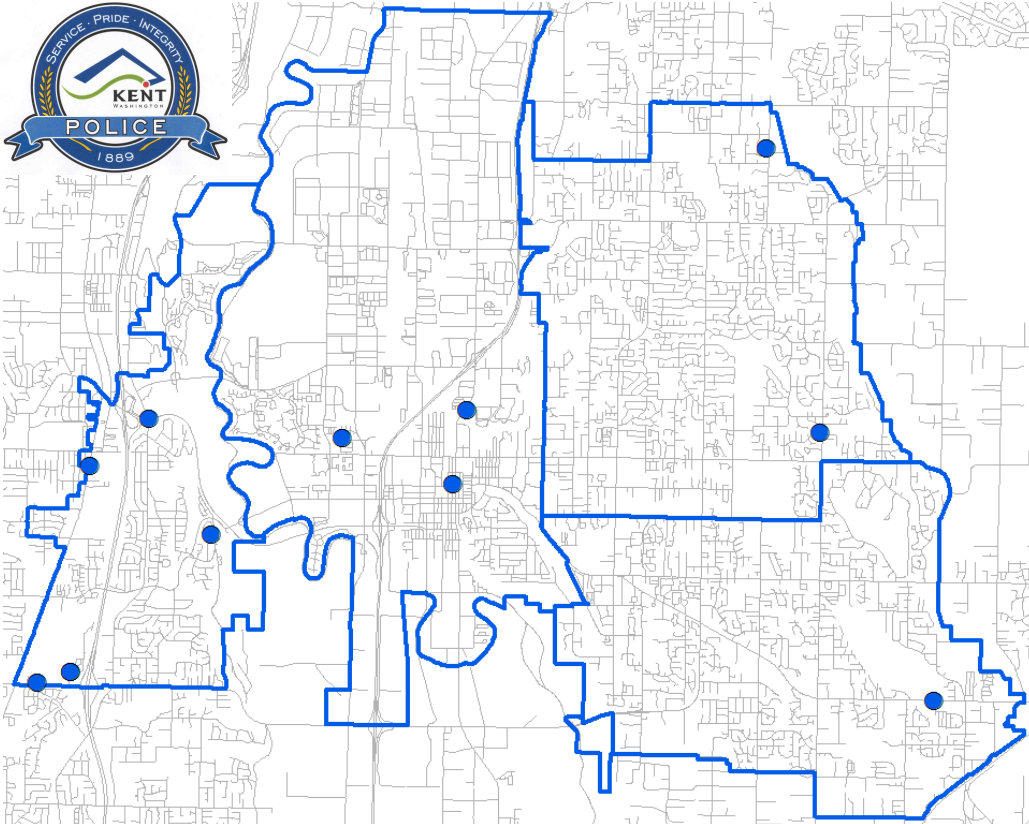

Vehicle Theft Locations Tue 7/20 – Mon 7/26

If you need crime prevention information, or have concerns about issues in your part of the city, please contact the appropriate person below.

West Hill Public Education Specialist Cesi Velez 253-856-5884 cvelez@ci.kent.wa.us	East Hill Public Education Specialist Stacy Judd 253-856-5883 sjudd@ci.kent.wa.us

Valley Public Education Specialist Sara Wood 253-856-5851 swood@ci.kent.wa.us

Veh Theft Weekly			
Case	Rpt_Date	Location	Complex
10-7709	7/20/2010	123xx SE 198 ST	
10-7711	7/20/2010	1024 CENTRAL AV N	Rock Creek Landing Apts
10-7751	7/21/2010	14xx W MORTON ST	
10-7765	7/21/2010	23400 MILITARY RD S	Military P&R
10-7770	7/21/2010	27015 26 AV S	Star Lake P&R
10-7780	7/22/2010	305 CENTRAL AV N	Taqueria el Rinconcito
10-7823	7/23/2010	131xx SE 236 PL	
10-7847	7/23/2010	4559 S 251 PL	Lake Fenwick Estates Apts
10-7912	7/25/2010	2128 S 272 ST	Huntington Woods Apts
10-7981	7/26/2010	27015 26 AV S	Star Lake P&R
10-7986	7/26/2010	24050 PACIFIC HW S	Lowes
10-7987	7/26/2010	27103 148 AV SE	Lake Meridian Park