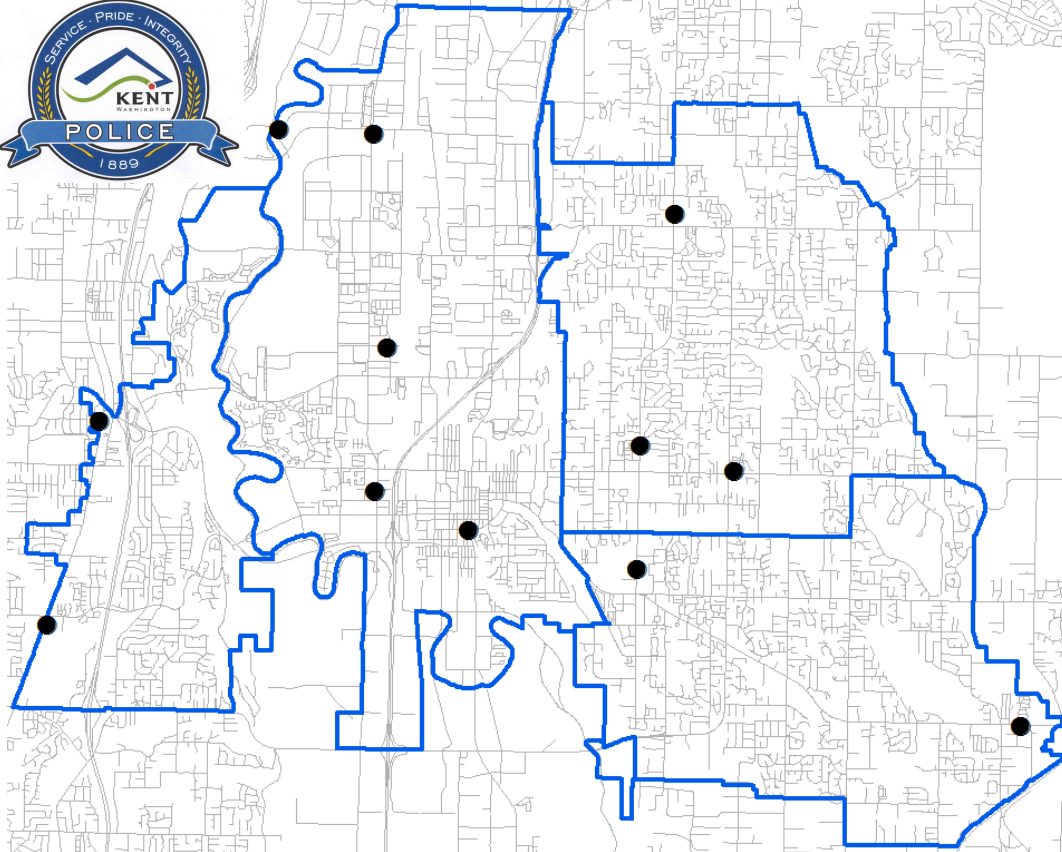

Commercial Burglary Locations Tue 7/20 – Mon 7/26

Comm Burgs Weekly			
Case	Rpt_Date	Location	Business
10-7706	7/20/2010	26110 PACIFIC HW S	Elizabeths Textiles
10-7714	7/20/2010	23439 PACIFIC HW S	Public Storage
10-7736	7/20/2010	407 WASHINGTON AV N	Old Emissions Center
10-7818	7/23/2010	23636 104 AV SE	Valley Harvest
10-7825	7/23/2010	19640 68 AV S	Qwest
10-7834	7/23/2010	307 CENTRAL AV S	Gonnason's Marina
10-7851	7/23/2010	11644 SE 240 ST	Kent East Hill Nursery
10-7872	7/24/2010	20628 108 AV SE	Subway
10-7901	7/25/2010	25206 104 AV SE	Dairy Queen
10-7948	7/26/2010	15423 SE 272 ST	Gonzo's
10-7965	7/26/2010	5851 S 194 ST	Green Garden Food
10-7970	7/26/2010	22425 72 AV S	Allflight Corp

Never leave a child unattended in a vehicle
Children left unattended are at great risk at any time due to elevated temperatures inside vehicles. Studies have shown that an outside temperature of 80 degrees can result in vehicle passenger compartments exceeding 130 degrees in as little as one hour. Children are much more prone than adults to suffer from overheating or hyperthermia. Leaving a vehicle running with a child in it is illegal; and is an easy target for an auto thief. Be safe; secure your vehicle and never leave your child in the car.