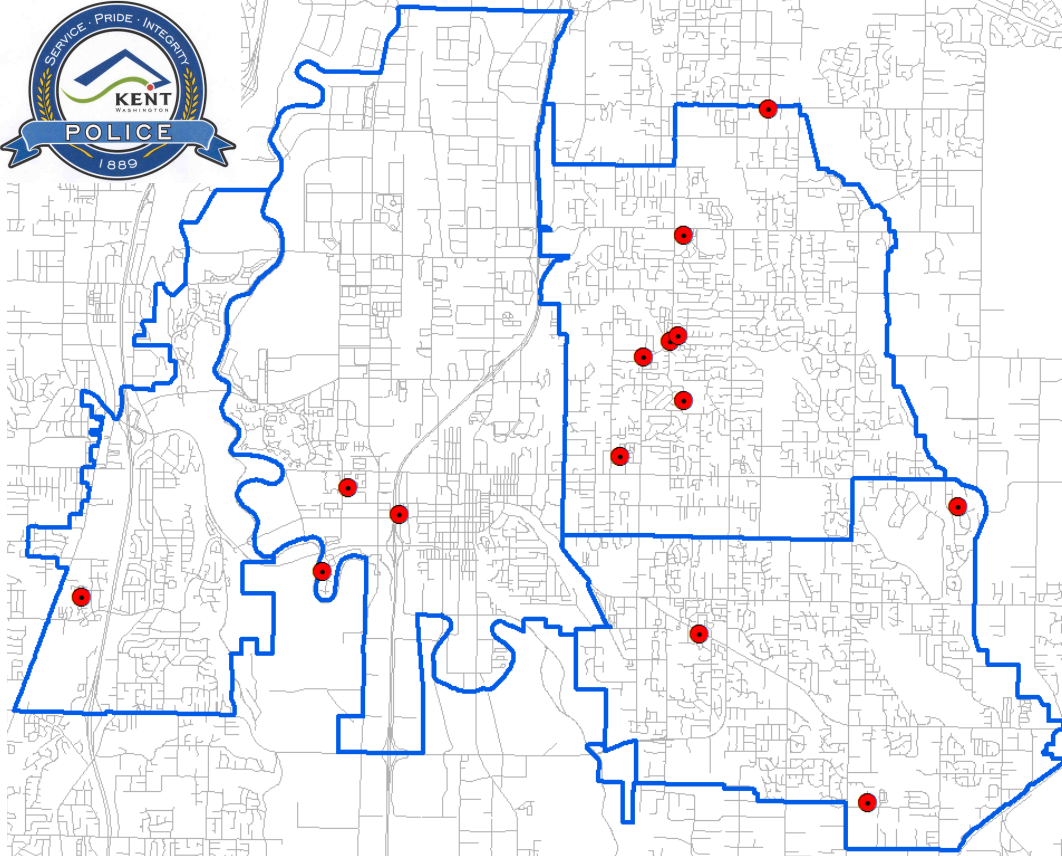

Residential Burglary Locations Tue 7/20 – Mon 7/26

Res Burgs Weekly			
Case	Rpt_Date	Location	Complex
10-7718	7/20/2010	11305 SE KENT KANGLEY RD	Meridian Green Apts
10-7757	7/21/2010	242xx 146 AV SE	
10-7766	7/21/2010	1608 W JAMES LN	Avante Apts
10-7814	7/22/2010	2703 S 256 PL	4-Plex
10-7830	7/23/2010	1xx LINCOLN AV N	
10-7832	7/23/2010	208xx 109 LN SE	Benson Hill Townhomes
10-7841	7/23/2010	22424 104 AV SE	Kentwood Apts
10-7883	7/24/2010	6108 S 253 ST	Signature Point Apts
10-7892	7/24/2010	281xx 134 PL SE	
10-7929	7/25/2010	110xx SE 230 ST	
10-7941	7/25/2010	23720 101 AV SE	Highland Green Apts
10-7956	7/26/2010	10805 SE 222 ST	Benson 18 Apts
10-7980	7/26/2010	221xx 109 PL SE	
10-7988	7/26/2010	120xx SE 192 ST	

Under the Influence? Under Arrest!

Special full-time DUI patrols are on the roads now. Target Zero Teams are elite law enforcement officers who are 100 percent dedicated to getting impaired drivers off Washington roadways. These teams will be deployed to strategically target times and places DUI crashes are most likely to occur. Be safe. Be smart.

- Take public transportation
- Designate a driver
- Take a taxi