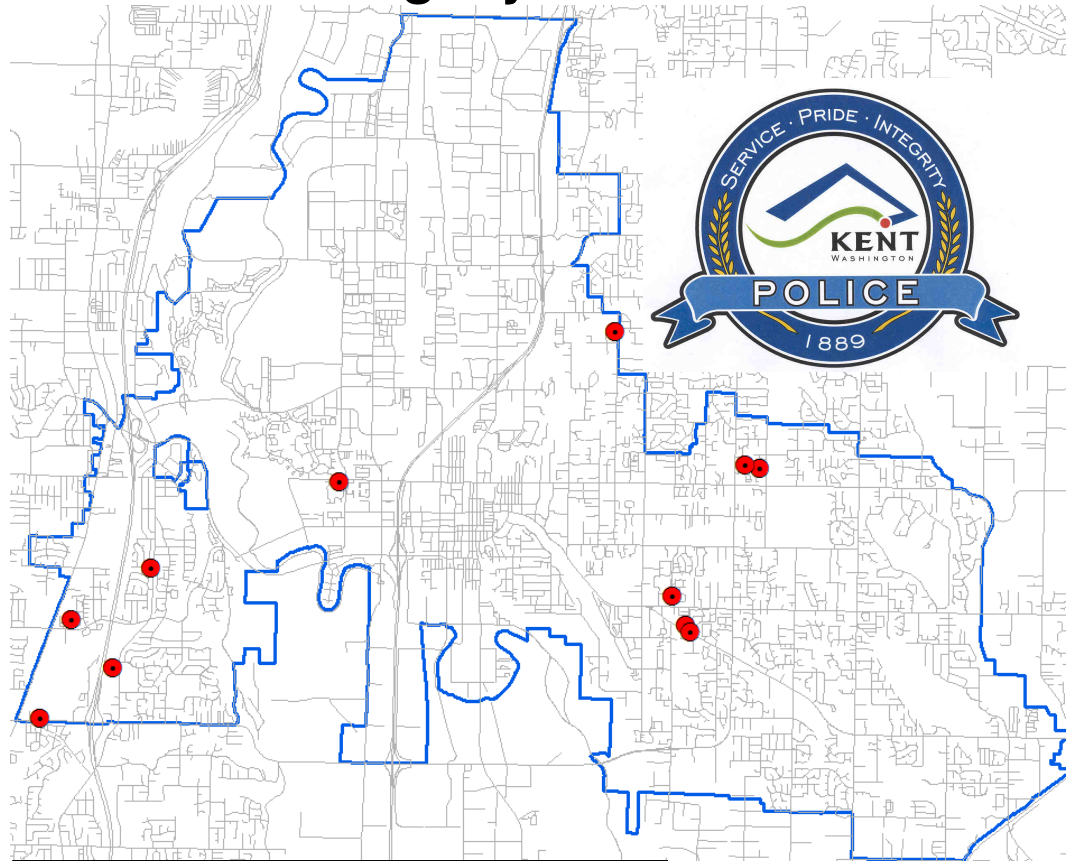

Residential Burglary Locations Tue 2/02 – Mon 2/08